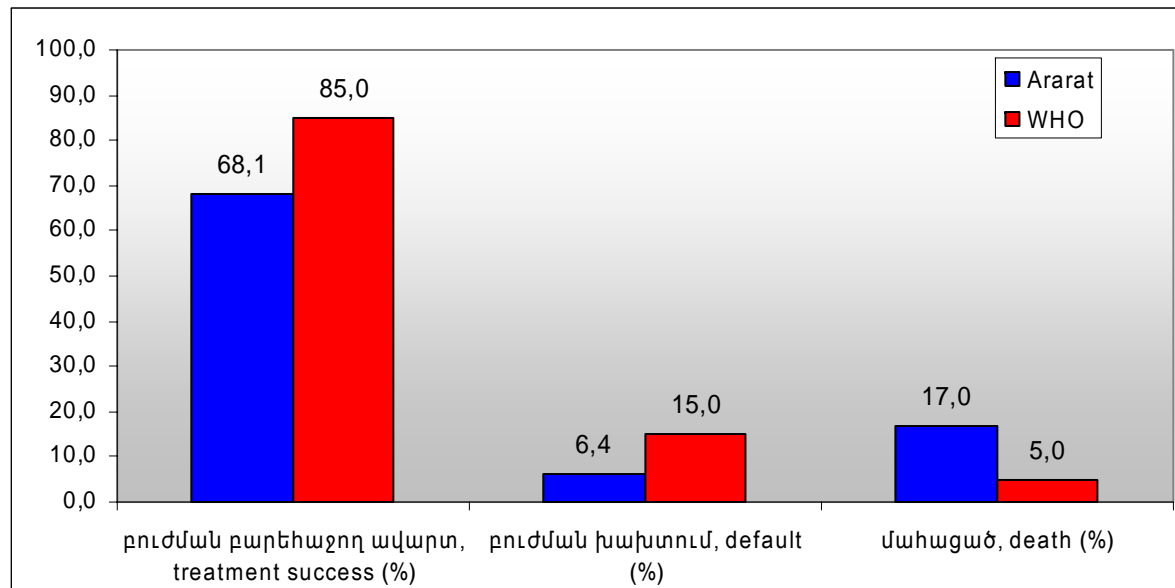

Default -	0		0	0	0	0	0	0	0	0
	Failure	0	0	0	0	0	0	0	0	0	0
	Other	0		1	0	0	0	0	0	0	1
	EP	1		0	0		0	0	0	0	1
	Tot Retr.		2	0	1	2	0	0	0	0	5

2007			Compl. Treatm.	Cured	Death	Default	Failure	No Data	No TB	Transf. Out	Total	
Ararat	NEW	SS +	17	15	8	3	2	0	1	1	47	
		SS -	39		5	20	0	0	4	2	70	
		EP	19		1	2		0	0	0	22	
	Tot NEW		75	15	14	25	2	0	5	3	139	
	Retreatment	Relapse +	0	1	1	1	3	0	0	0	0	6
		Relapse -	5		1	5	0	0	0	0	0	11
		Default +	1	0	2	4	0	0	0	0	0	7
		Default -	0		0	0	0	0	0	0	0	0
		Failure	0	0	0	1	0	0	0	0	0	1
		Other	1		1	4	0	0	0	0	0	6
		EP	4		0	2		0	0	0	0	6
	Tot Retr.		11	1	5	17	3	0	0	0	37