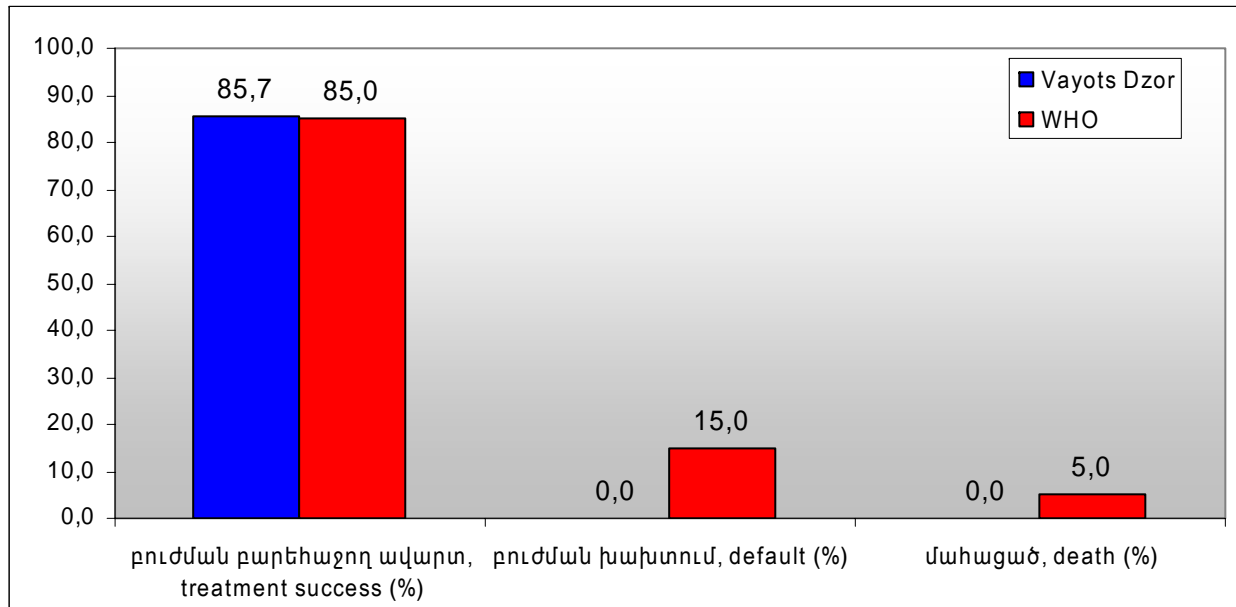

Relapse -	0		0	0	0	0	0	0	0	0
	Default +	0	1	0	0	0	0	0	0	0	1
	Default -	0		0	0	0	0	0	0	0	0
	Failure	0	0	0	0	0	0	0	0	0	0
	Other	0		0	0	0	0	0	0	0	0
	EP	0		0	0		0	0	0	0	0
	Tot Retr.		0	1	2	0	0	0	0	0	3

Total

2007			Compl. Treatm.	Cured	Death	Default	Failure	No Data	No TB	Transf. Out	Total	
Vayots Dzor	NEW	SS +	1	5	0	0	1	0	0	0	7	
		SS -	5		0	0	0	0	0	0	5	
		EP	3		0	1		0	0	0	4	
	Tot NEW		9	5	0	1	1	0	0	0	16	
	Retreatment	Relapse +	0	0	2	0	0	0	0	0	0	2
		Relapse -	0		0	0	0	0	0	0	0	0
		Default +	0	1	0	0	0	0	0	0	0	1
		Default -	0		0	0	0	0	0	0	0	0
		Failure	0	0	0	0	0	0	0	0	0	0
		Other	0		0	0	0	0	0	0	0	0
		EP	0		0	0		0	0	0	0	0
	Tot Retr.		0	1	2	0	0	0	0	0	3