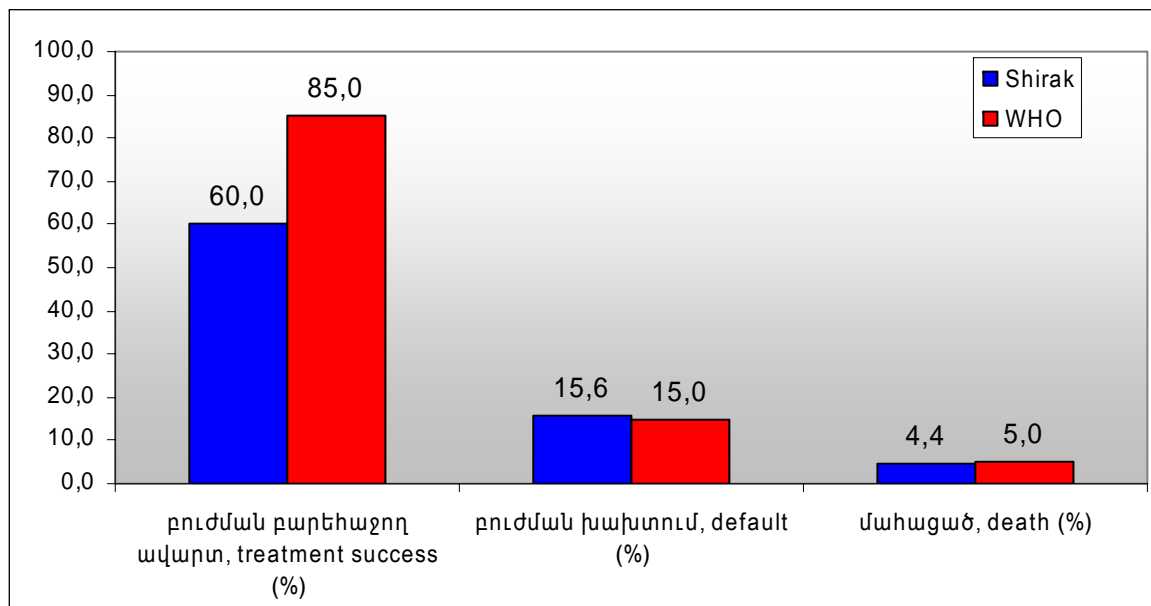

SYUNIK

2007			Compl. Treatm.	Cured	Death	Default	Failure	No Data	No TB	Transf. Out	Total	
Kapan	NEW	SS +	1	7	1	1	0	0	0	1	11	
		SS -	10		1	0	0	0	2	0	13	
		EP	10		0	0		0	2	0	12	
	Tot NEW			21	7	2	1	0	0	4	1	36
	Retreatment	Relapse +	0	3	1	0	1	0	0	0	0	5
		Relapse -	5		4	1	0	0	0	0	0	10
		Default +	0	1	1	0	0	0	0	0	0	2
		Default -	0		0	0	0	0	0	0	0	0
		Failure	1	0	0	0	0	0	0	0	0	1
		Other	0		0	0	0	0	0	0	0	0
	EP	0		0	0			0	0	0	0	
	Tot Retr.			6	4	6	1	1	0	0	0	18