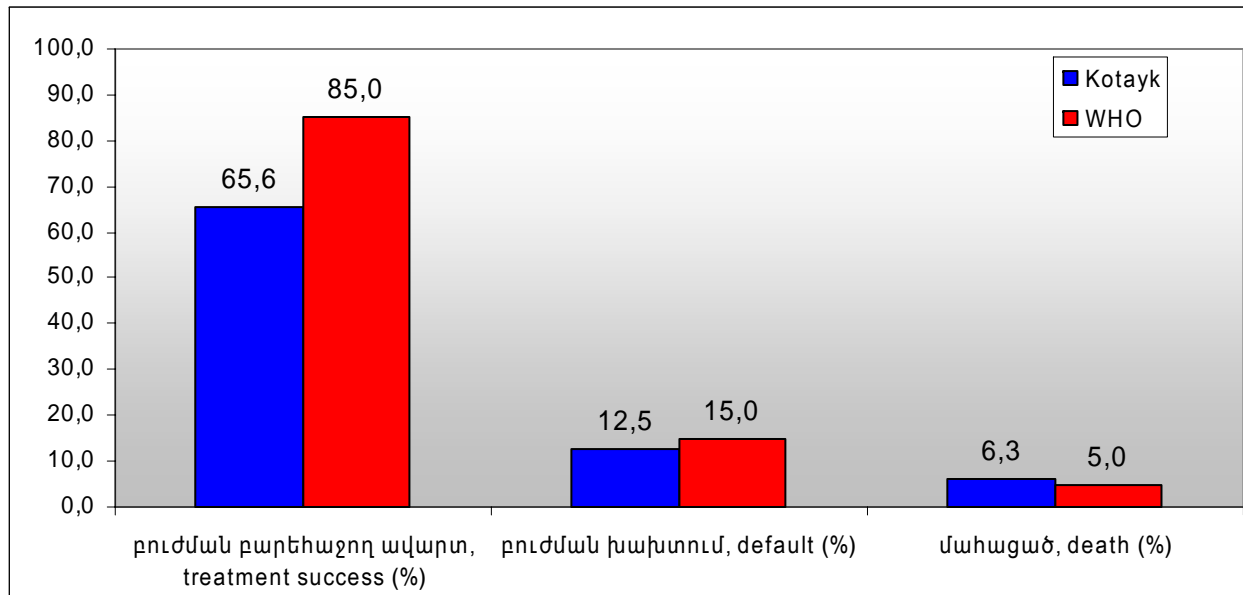

Total

2007			Compl. Treatm.	Cured	Death	Default	Failure	No Data	No TB	Transf. Out	Total	
Kotayk	NEW	SS +	7	14	2	4	3	2	0	0	32	
		SS -	44		2	11	0	0	4	0	61	
		EP	23		2	6		2	1	3	37	
	Tot NEW			74	14	6	21	3	4	5	3	130
	Retreatment	Relapse +	0	2	2	3	7	0	0	0	0	14
		Relapse -	5		0	6	0	0	0	0	2	13
		Default +	0	2	5	0	0	0	0	0	0	7
		Default -	0		0	0	0	0	0	0	0	0
		Failure	0	0	1	1	3	0	0	0	0	5
		Other	2		0	1	0	0	0	0	0	3
		EP	8		0	3		0	0	0	0	11
	Tot Retr.			15	4	8	14	10	0	0	2	53