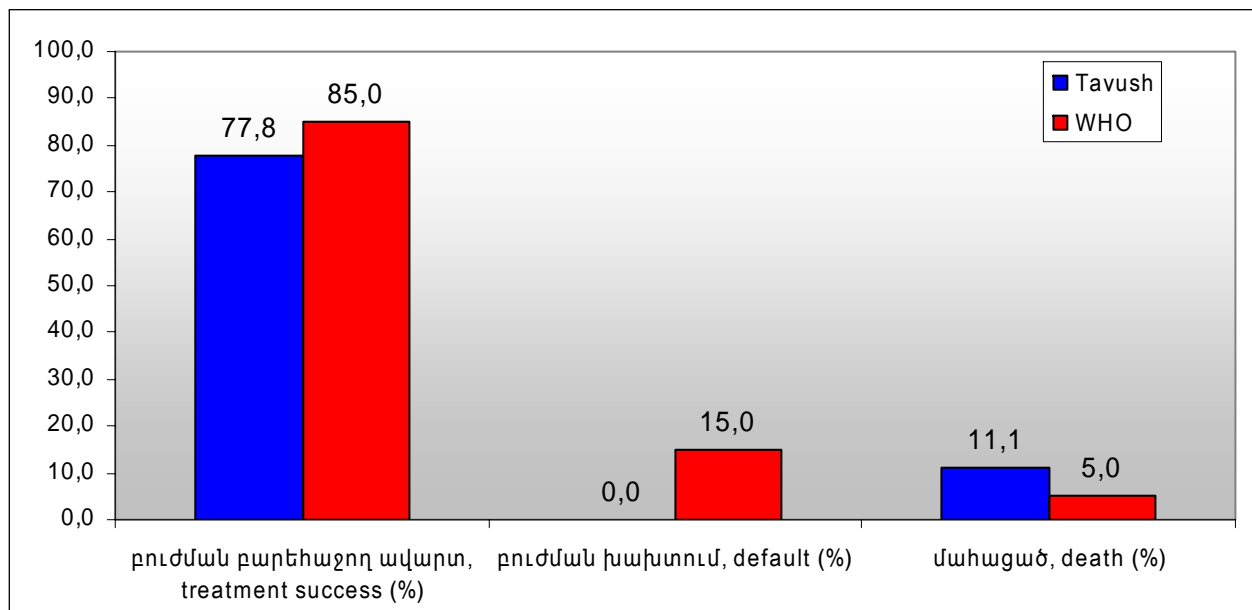

VAYOTS DZOR

2007			Compl. Treatm.	Cured	Death	Default	Failure	No Data	No TB	Transf. Out	Total	
Vaik	NEW	SS +	1	0	0	0	0	0	0	0	1	
		SS -	1		0	0	0	0	0	0	1	
		EP	2		0	0		0	0	0	2	
	Tot NEW			4	0	0	0	0	0	0	0	4
	Retreatment	Relapse +	0	0	0	0	0	0	0	0	0	0
		Relapse -	0		0	0	0	0	0	0	0	0
		Default +	0	0	0	0	0	0	0	0	0	0
		Default -	0		0	0	0	0	0	0	0	0
		Failure	0	0	0	0	0	0	0	0	0	0
		Other	0		0	0	0	0	0	0	0	0
		EP	0		0	0		0	0	0	0	0
	Tot Retr.			0	0	0	0	0	0	0	0	0

2007			Compl. Treatm.	Cured	Death	Default	Failure	No Data	No TB	Transf. Out	Total	
Yeghegnadzor	NEW	SS +	0	5	0	0	1	0	0	0	6	
		SS -	4		0	0	0	0	0	0	4	
		EP	1		0	1		0	0	0	2	
	Tot NEW			5	5	0	1	1	0	0	0	12
	Retreatment	Relapse +	0	0	2	0	0	0	0	0	0	2