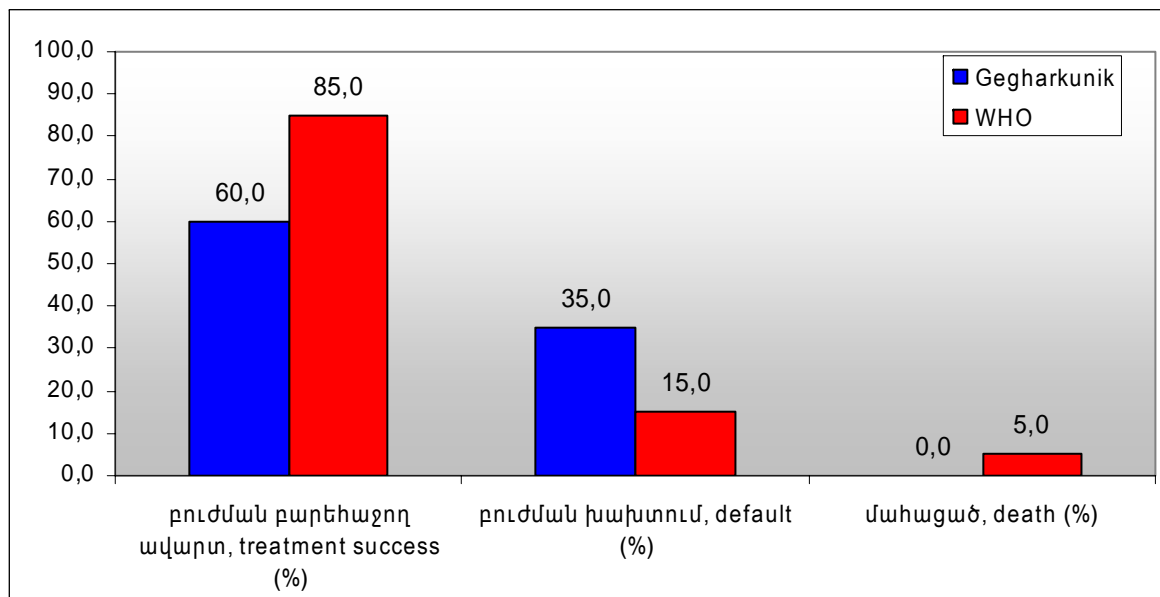

KOTAYK

2007			Compl. Treatm.	Cured	Death	Default	Failure	No Data	No TB	Transf. Out	Total
Abovyan	NEW	SS +	2	2	1	1	2	0	0	0	8
		SS -	15		1	8	0	0	2	0	26
		EP	15		1	6		0	0	3	25
	Tot NEW		32	2	3	15	2	0	2	3	59
	Retreatment	Relapse +	0	0	0	2	3	0	0	0	5
		Relapse -	2		0	6	0	0	0	2	10
		Default +	0	2	2	0	0	0	0	0	4
		Default -	0		0	0	0	0	0	0	0
		Failure	0	0	0	1	0	0	0	0	1
		Other	0		0	1	0	0	0	0	1
		EP	4		0	3		0	0	0	7
	Tot Retr.		6	2	2	13	3	0	0	2	28

2007			Compl. Treatm.	Cured	Death	Default	Failure	No Data	No TB	Transf. Out	Total
Hrazdan	NEW	SS +	1	5	1	1	0	0	0	0	8
		SS -	5		0	0	0	0	1	0	6
		EP	4		0	0		0	0	0	4
	Tot NEW		10	5	1	1	0	0	1	0	18