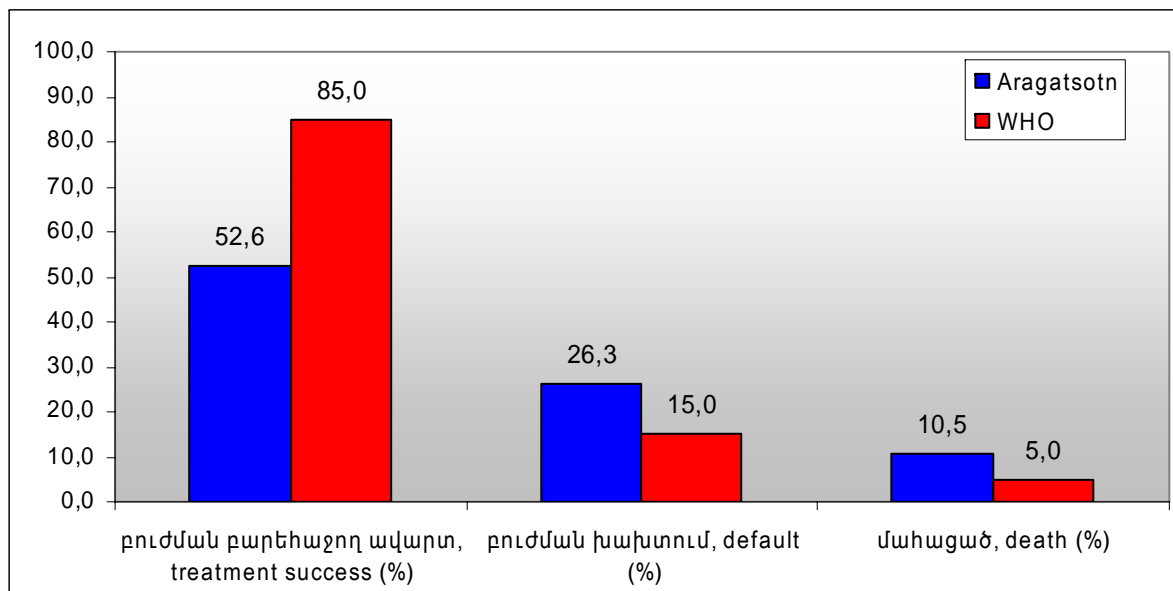

ARARAT

2007			Compl. Treatm.	Cured	Death	Default	Failure	No Data	No TB	Transf. Out	Total	
Artashat	NEW	SS +	11	3	1	0	1	0	1	0	17	
		SS -	14		3	8	0	0	1	0	26	
		EP	8		0	0		0	0	0	8	
	Tot NEW			33	3	4	8	1	0	2	0	51
	Retreatment	Relapse +	0	0	1	0	2	0	0	0	0	3
		Relapse -	2		0	3	0	0	0	0	0	5
		Default +	1	0	1	1	0	0	0	0	0	3
		Default -	0		0	0	0	0	0	0	0	0
		Failure	0	0	0	1	0	0	0	0	0	1
		Other	1		0	2	0	0	0	0	0	3
		EP	2		0	1		0	0	0	0	3
	Tot Retr.			6	0	2	8	2	0	0	0	18