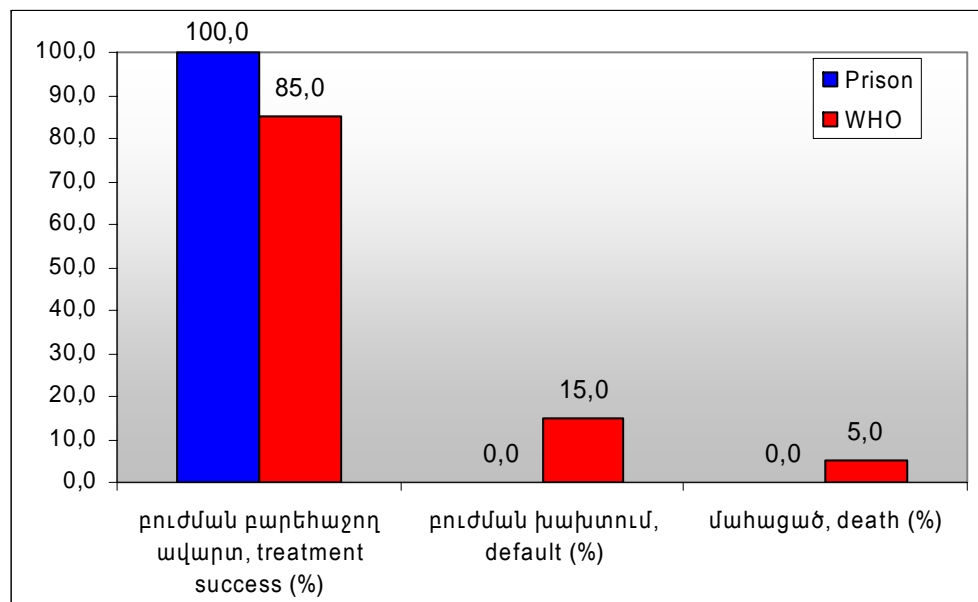

PRISON

2007			Compl. Treatm.	Cured	Death	Default	Failure	No Data	No TB	Transf. Out	Total	
Prison	NEW	SS +	0	5	0	0	0	0	0	0	5	
		SS -	3		0	2	0	0	0	3	8	
		EP	2		0	1		0	0	0	3	
	Tot NEW			5	5	0	3	0	0	0	3	16
	Retreatment	Relapse +	0	1	0	0	2	0	0	0	1	4
		Relapse -	2		0	0	0	0	0	0	0	2
		Default +	0	0	0	0	0	0	0	0	0	0
		Default -	1		0	1	1	0	0	0	0	3
		Failure	0	2	0	0	1	0	0	0	0	3
		Other	7		0	2	0	0	0	0	1	10
		EP	1		0	0		0	0	0	0	1
	Tot Retr.			11	3	0	3	4	0	0	2	23