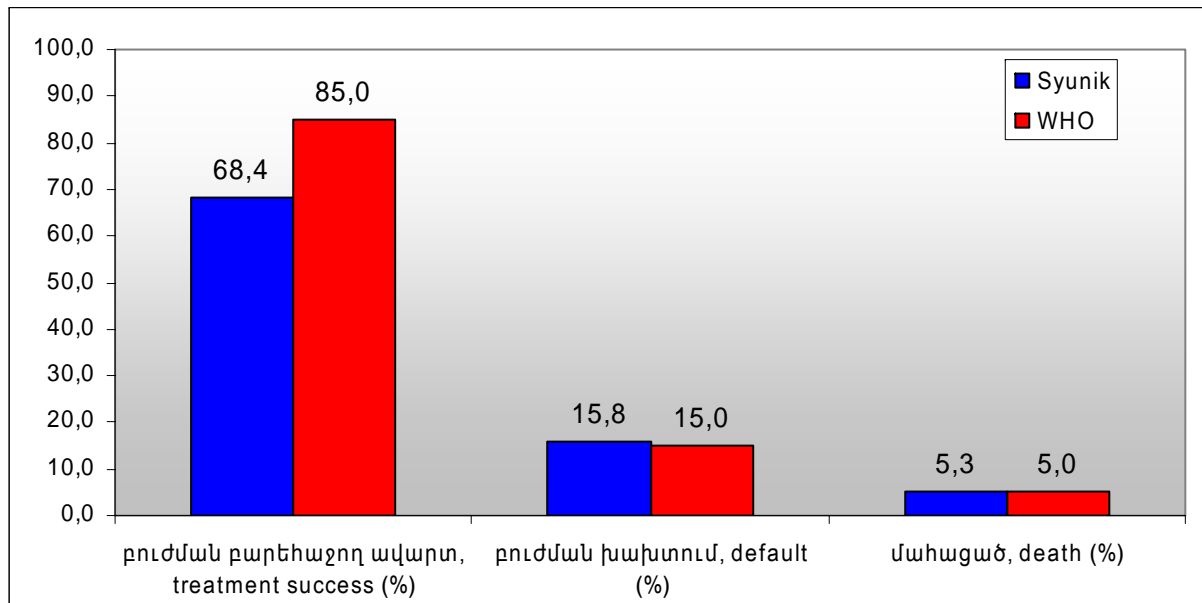

Default -	0		0	0	0	0	0	0	0	0
	Failure	0	0	0	0	0	0	0	0	0	0
	Other	1		0	1	0	0	0	0	0	2
	EP	0		0	1		0	0	0	0	1
	Tot Retr.	1	0	1	2	0	0	0	0	0	4

Total

2007			Compl. Treatm.	Cured	Death	Default	Failure	No Data	No TB	Transf. Out	Total	
Syunik	NEW	SS +	1	12	1	3	1	0	0	1	19	
		SS -	60		3	3	0	1	2	0	69	
		EP	29		1	1		0	2	0	33	
	Tot NEW	90	12	5	7	1	1	4	1	121		
	Retreatment	Relapse +	0	4	2	1	2	0	0	0	9	
		Relapse -	5		4	1	0	0	0	0	10	
		Default +	1	1	2	0	0	0	0	0	4	
		Default -	2		0	0	0	0	0	0	2	
		Failure	1	1	0	0	0	0	0	0	2	
		Other	15		0	2	0	0	0	0	1	18
		EP	1		0	2		0	0	0	0	3
	Tot Retr.	25	6	8	6	2	0	0	1	48