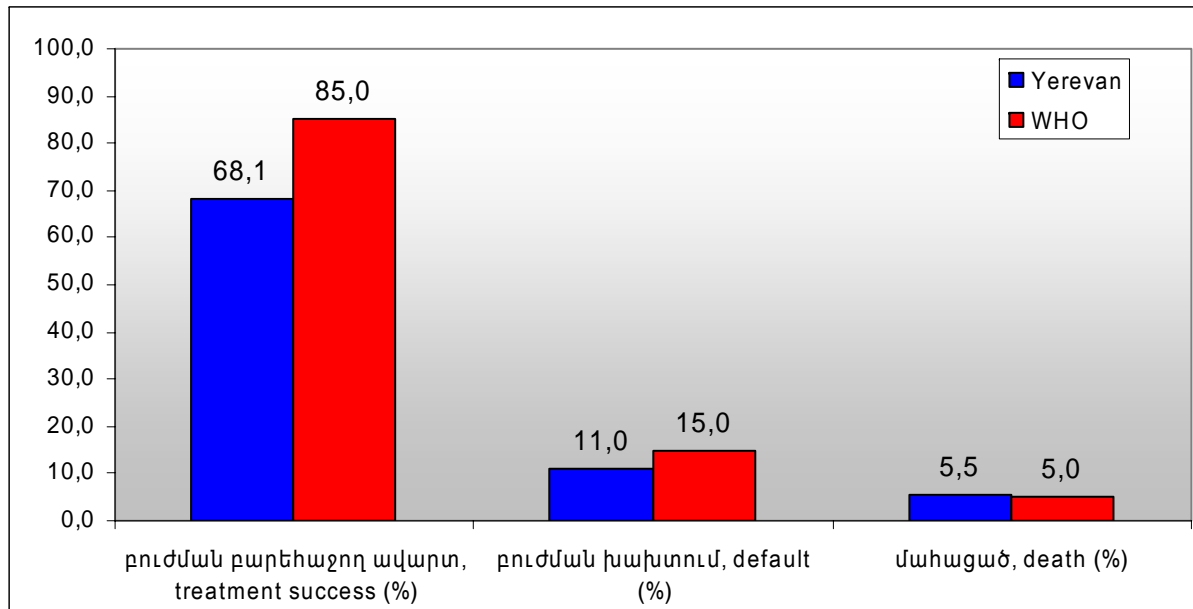

YEREVAN

2007			Compl. Treatm.	Cured	Death	Default	Failure	No Data	No TB	Transf. Out	Total	
Yerevan	NEW	SS +	16	95	9	18	20	2	0	3	163	
		SS -	164		7	30	3	1	15	3	223	
		EP	95		4	8		0	5	2	114	
	Tot NEW			275	95	20	56	23	3	20	8	500
	Retreatment	Relapse +	2	22	2	20	5	0	0	0	2	53
		Relapse -	16		1	8	0	0	0	0	0	25
		Default +	1	4	2	7	3	0	0	0	0	17
		Default -	2		0	0	0	0	0	0	0	2
		Failure	2	8	1	2	9	0	0	0	0	22
		Other	23		5	6	0	0	0	2	0	36
		EP	6		2	8		1	1	1	1	19
	Tot Retr.			52	34	13	51	17	1	3	3	174