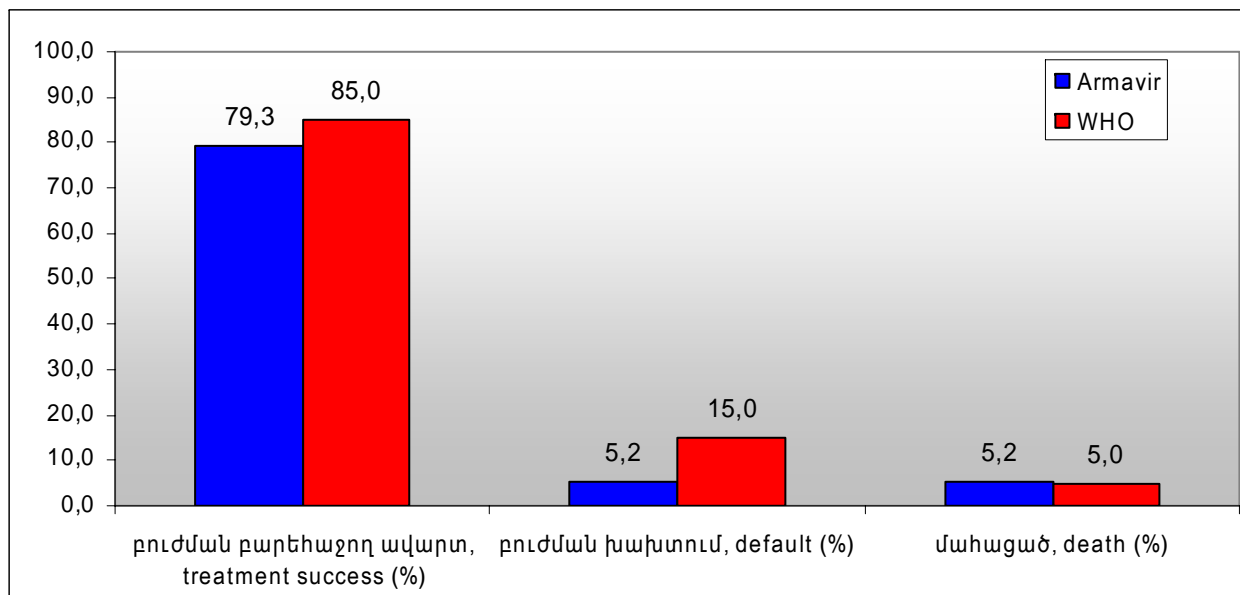

GEGHARKUNIK

2007			Compl. Treatm.	Cured	Death	Default	Failure	No Data	No TB	Transf. Out	Total	
Sevan	NEW	SS +	0	4	0	1	0	0	0	0	5	
		SS -	4		3	0	0	0	0	0	7	
		EP	1		0	0		0	0	0	1	
	Tot NEW			5	4	3	1	0	0	0	0	13
	Retreatment	Relapse +	0	1	0	2	0	0	0	0	0	3
		Relapse -	0		0	0	0	0	0	1	0	1
		Default +	0	0	0	0	1	0	0	0	0	1
		Default -	0		0	0	0	0	0	0	0	0
		Failure	0	0	0	0	0	0	0	0	0	0
		Other	0		0	2	0	0	0	0	0	2
		EP	2		0	0	0		0	0	0	2
	Tot Retr.			2	1	0	4	1	0	1	0	9